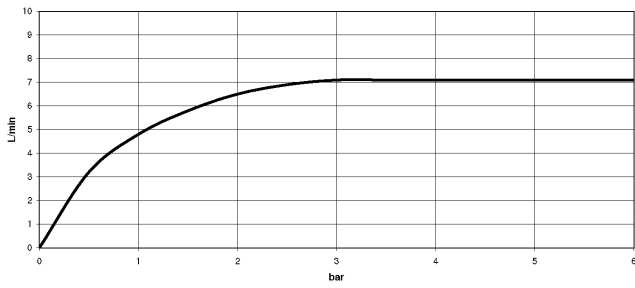

## SYMETRICS Deck-mounted basin spout without pop-up waste - Chrome

---

13 721 980

- 165mm projection
- fixed spout
- circular, air-enriched flow
- height of mixer 230 mm
- height up to aerator 205 mm
- hole diameter 35 mm
- rosette 60 x 60 mm
- 2x screw-in M 10 x 1 pressure hose, leak-tested
- 1/2" connection
- max. flow 7 l/min
- lead-free

**SYMETRICS Deck-mounted basin spout without pop-up waste - Chrome**

13 721 980

mm [inches]

**Flow rate chart**

**Certificates**

ETA\_18519.

LGA\_18651.

SYMETRICS Deck-mounted basin spout without pop-up waste - Chrome