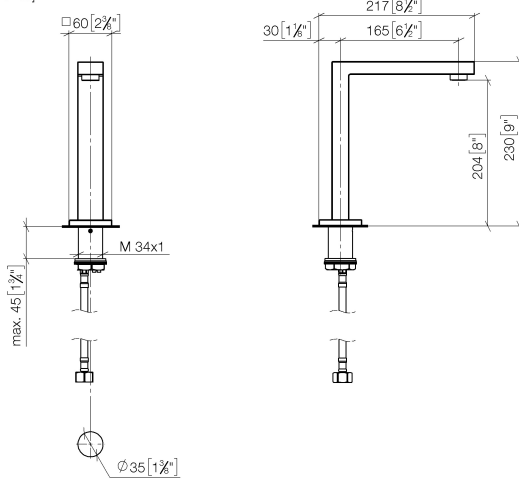

## SYMETRICS Deck-mounted basin spout without pop-up waste - Chrome

---

13 721 980

- 165mm projection
- fixed spout
- circular, air-enriched flow
- height of mixer 230 mm
- height up to aerator 205 mm
- hole diameter 35 mm
- rosette 60 x 60 mm
- 2x screw-in M 10 x 1 pressure hose, leak-tested
- 1/2" connection
- max. flow 7 l/min
- lead-free

**SYMETRICS Deck-mounted basin spout without pop-up waste - Chrome**

13 721 980

mm [inches]

**Flow rate chart**

**Certificates**

ETA\_18519.

LGA\_18651.

SYMETRICS Deck-mounted basin spout without pop-up waste - Chrome